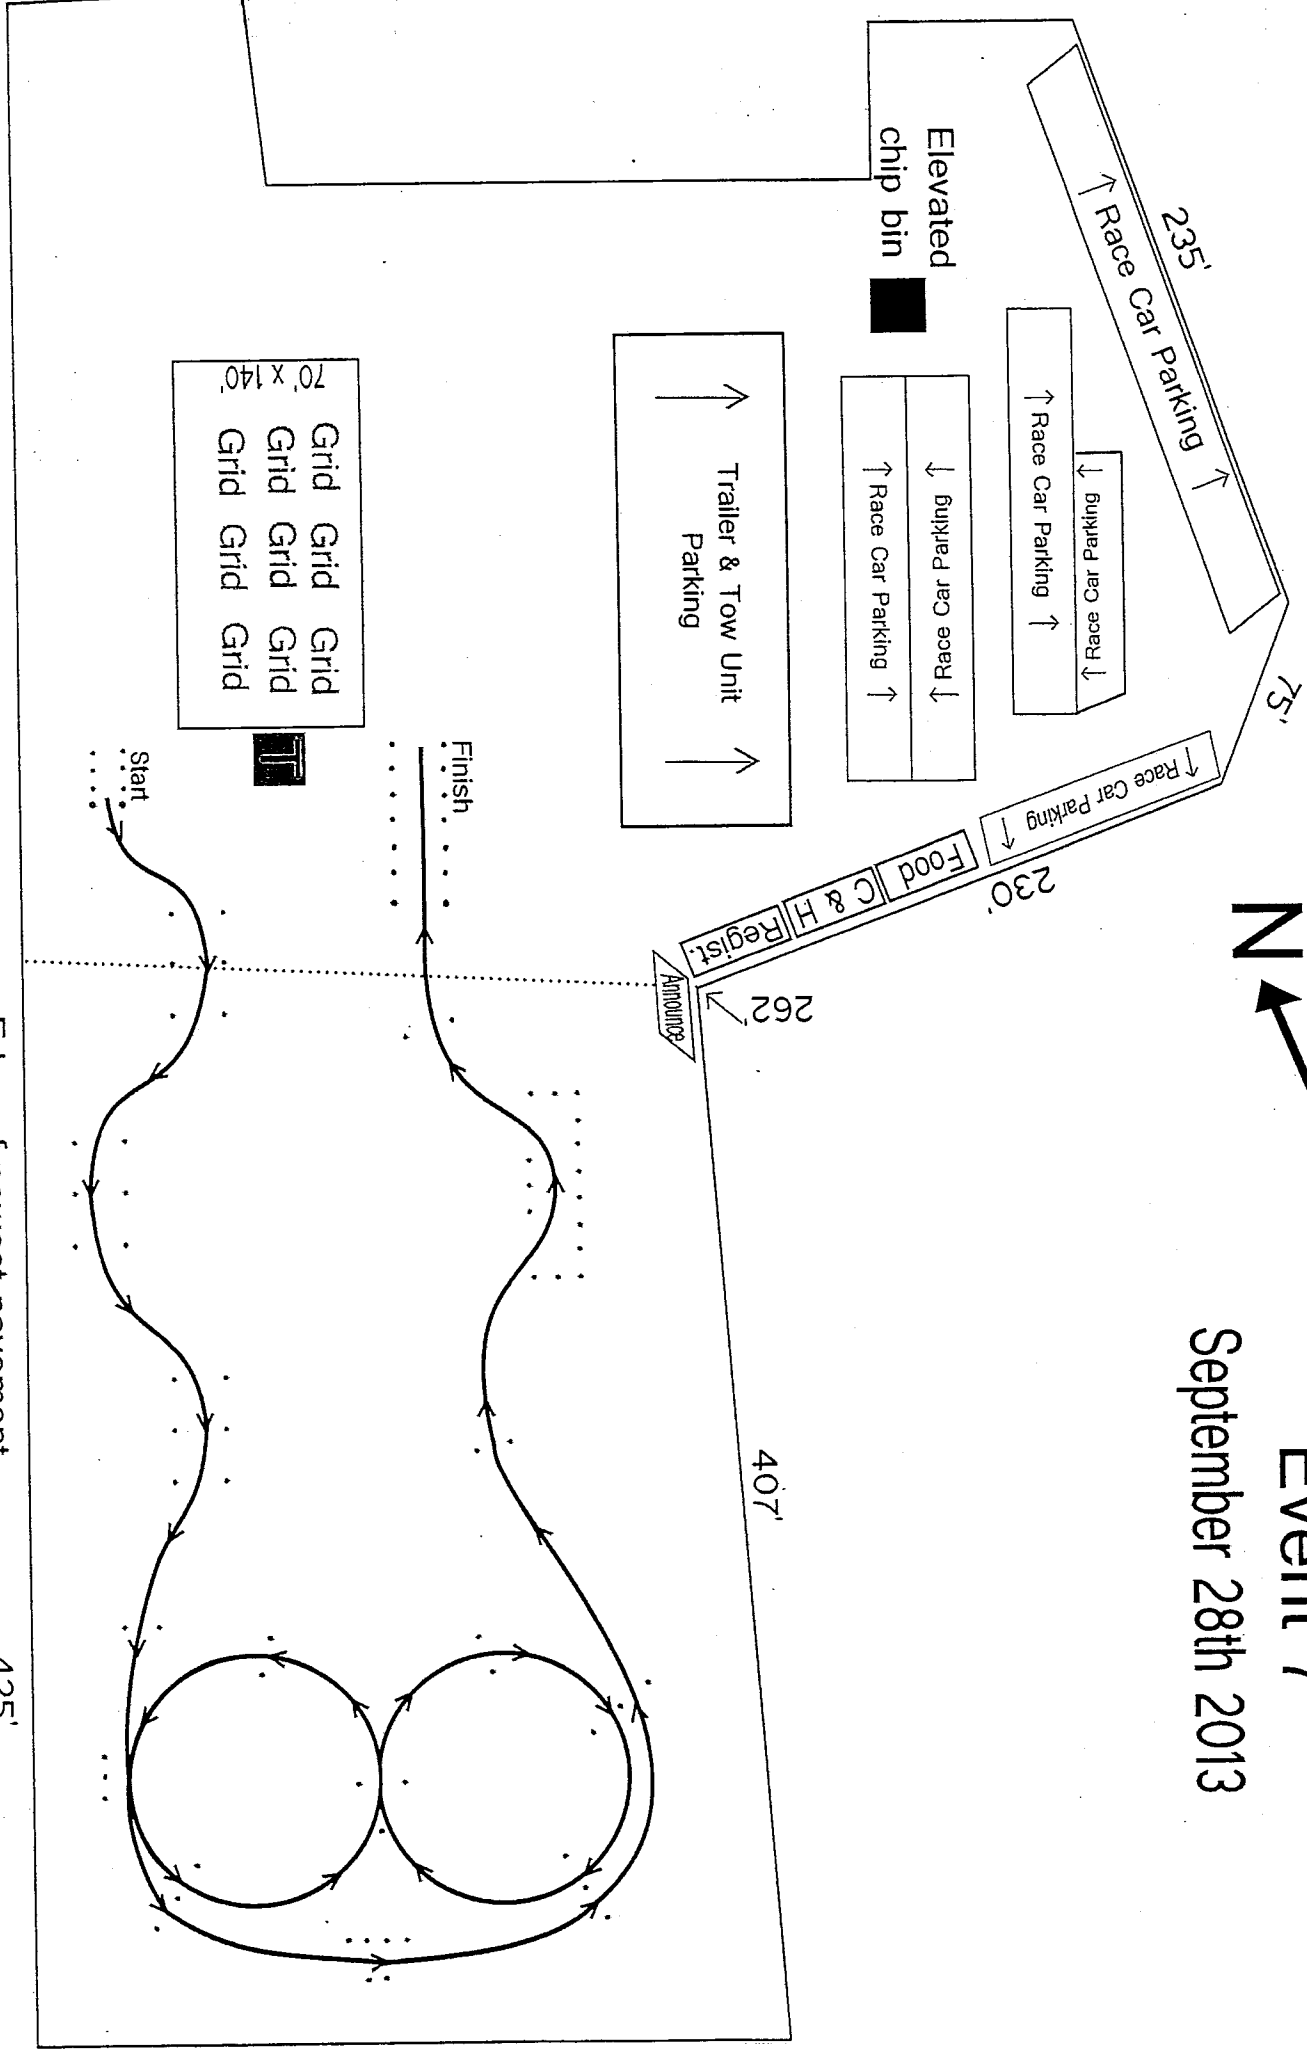

Goshen Forest Products

Event 7

September 28th 2013

Hampton Rd

Edge of newest pavement

squares are 20'