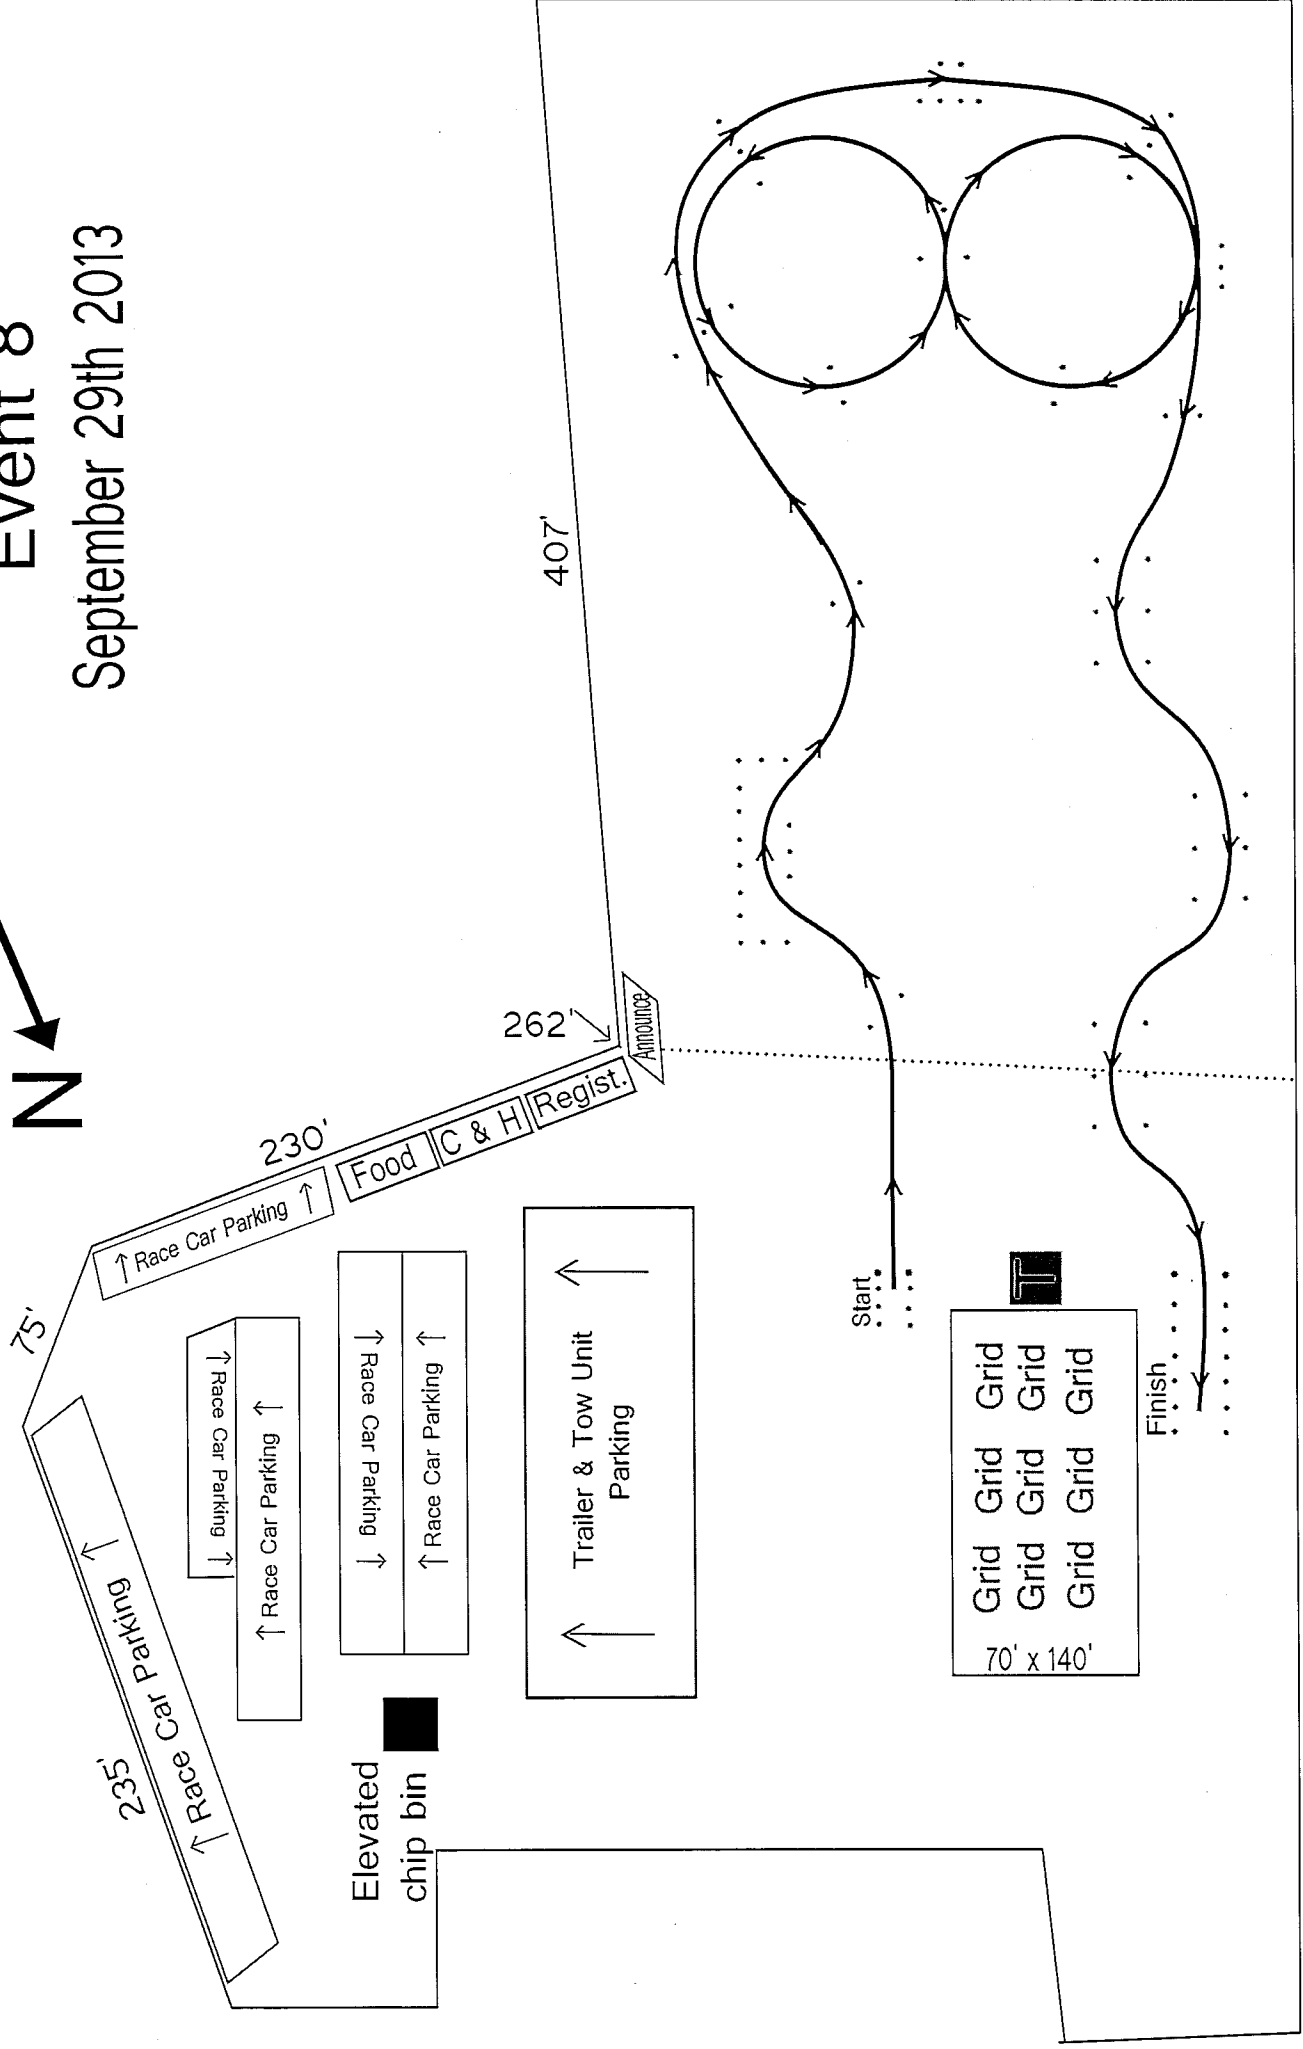

## Event 8

September 29th 2013

Edge of newest pavement

425'

Hampton Rd

squares are 20'