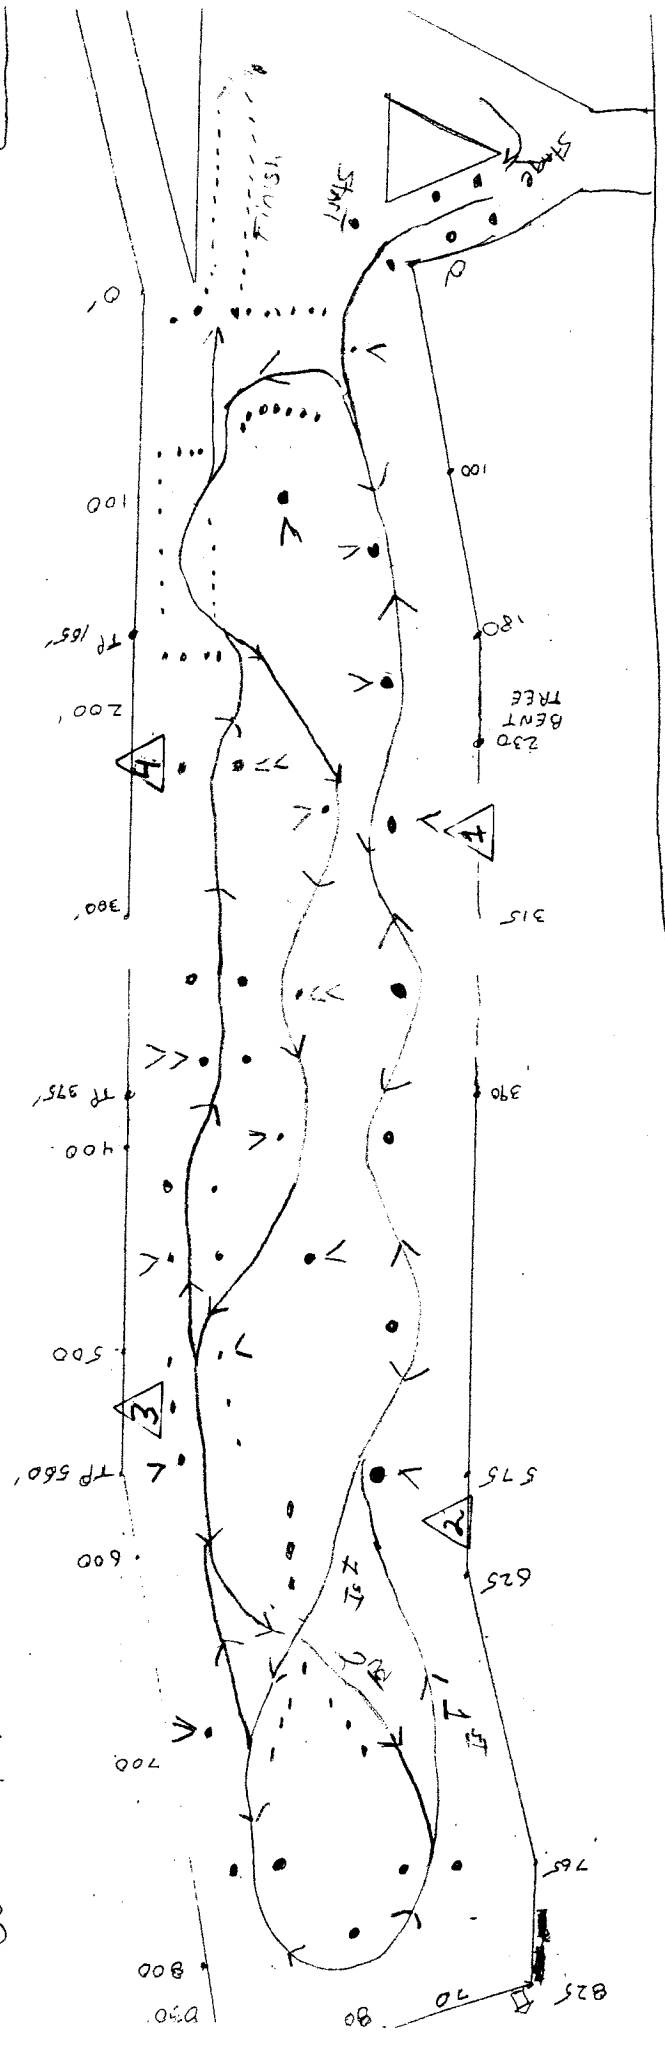

Course Design By
Jerry Bramberger
+
Bert Jacobson
= CP

August 6, 2016
Saturday

Event #5
EESCC

WILLAMETTE PASS SKI RESORT

HIGHWAY 58