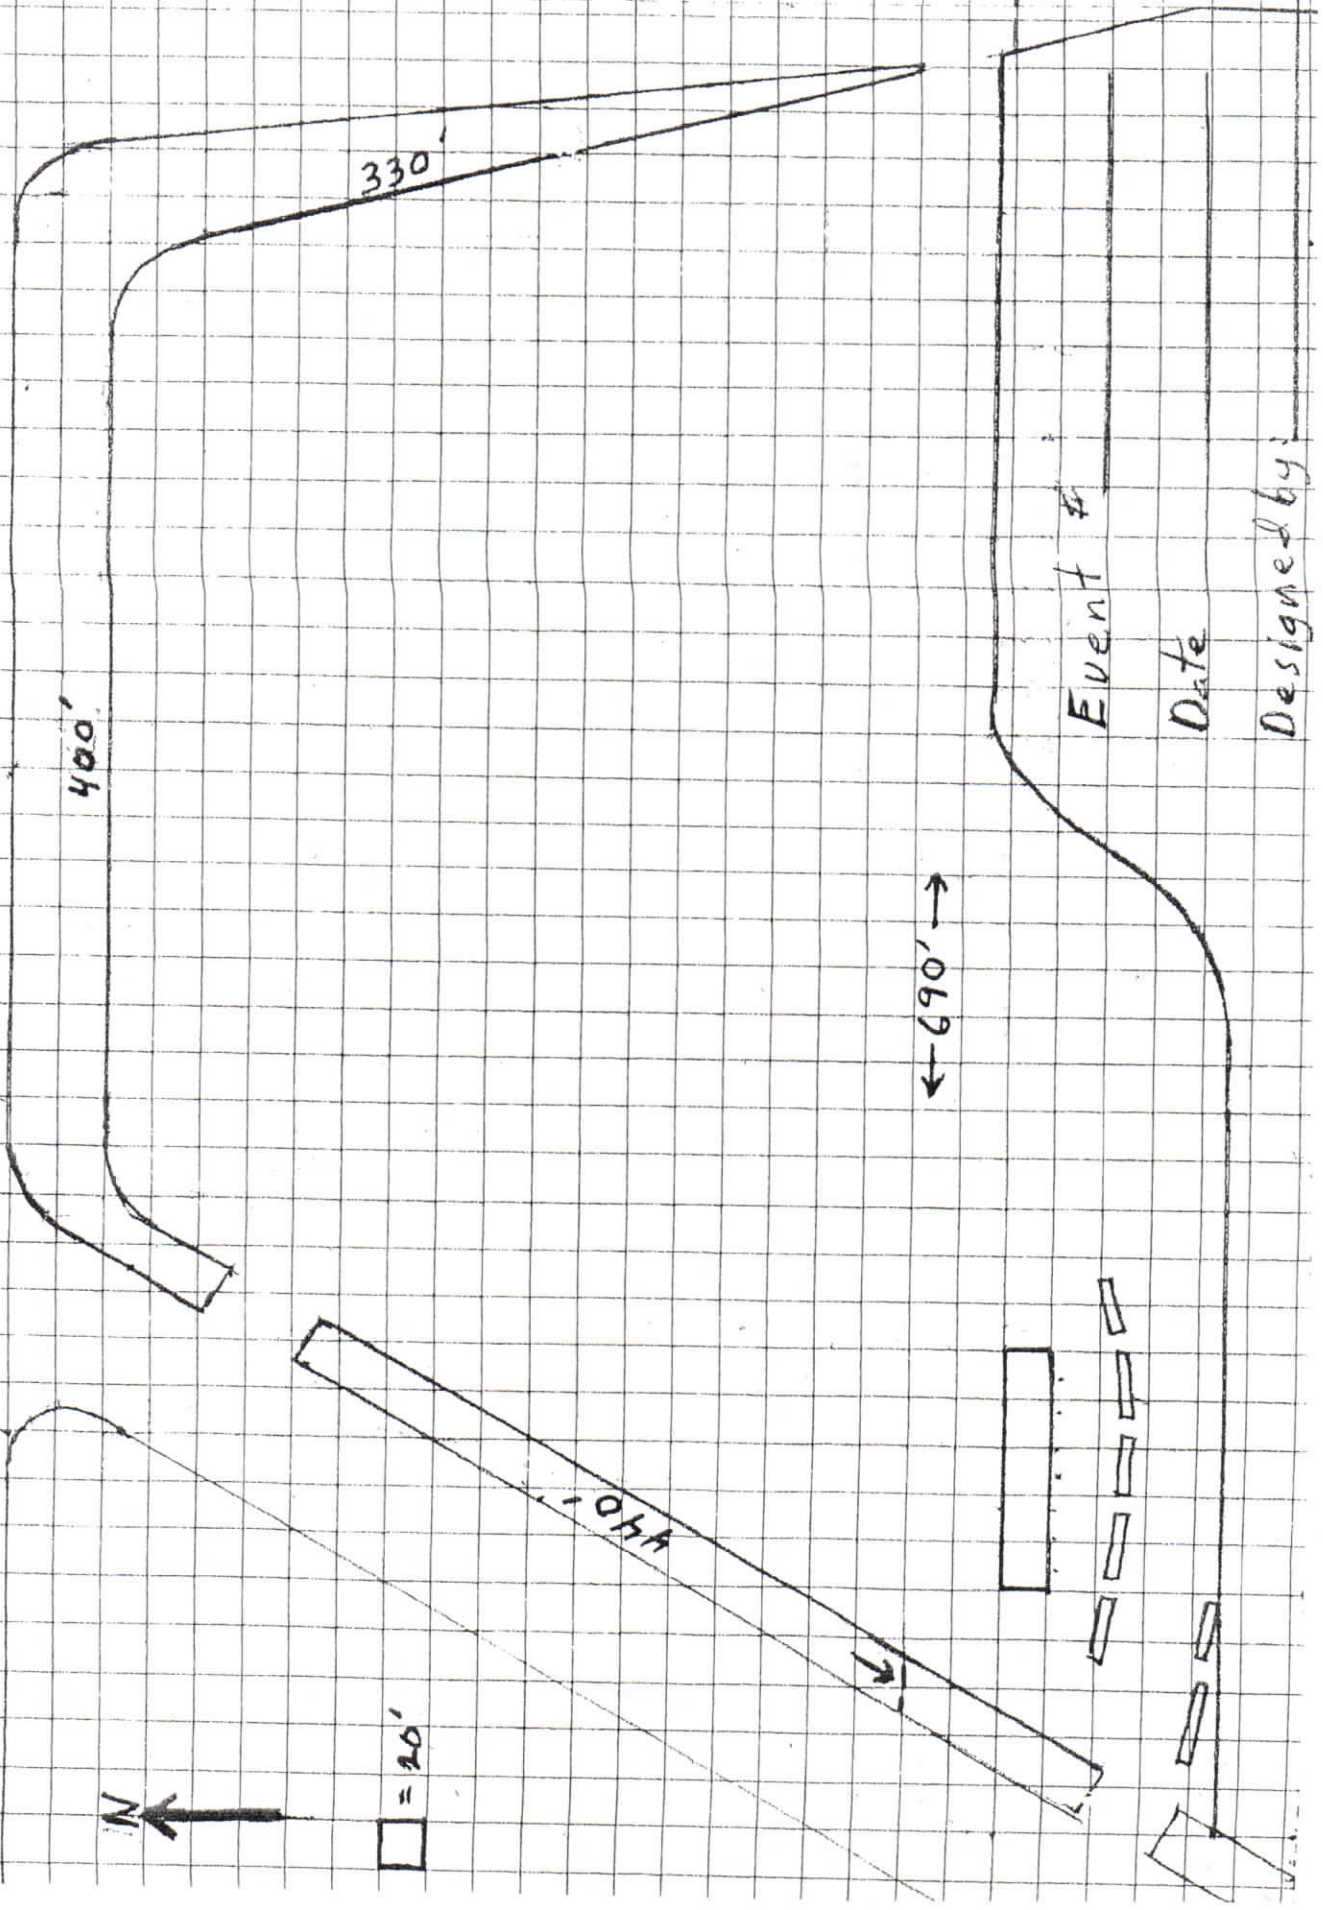

Douglas County Fairgrounds - Roseburg, OR

I-5 Exit 123

North Parking Lot

Event #

Date

Designed by: