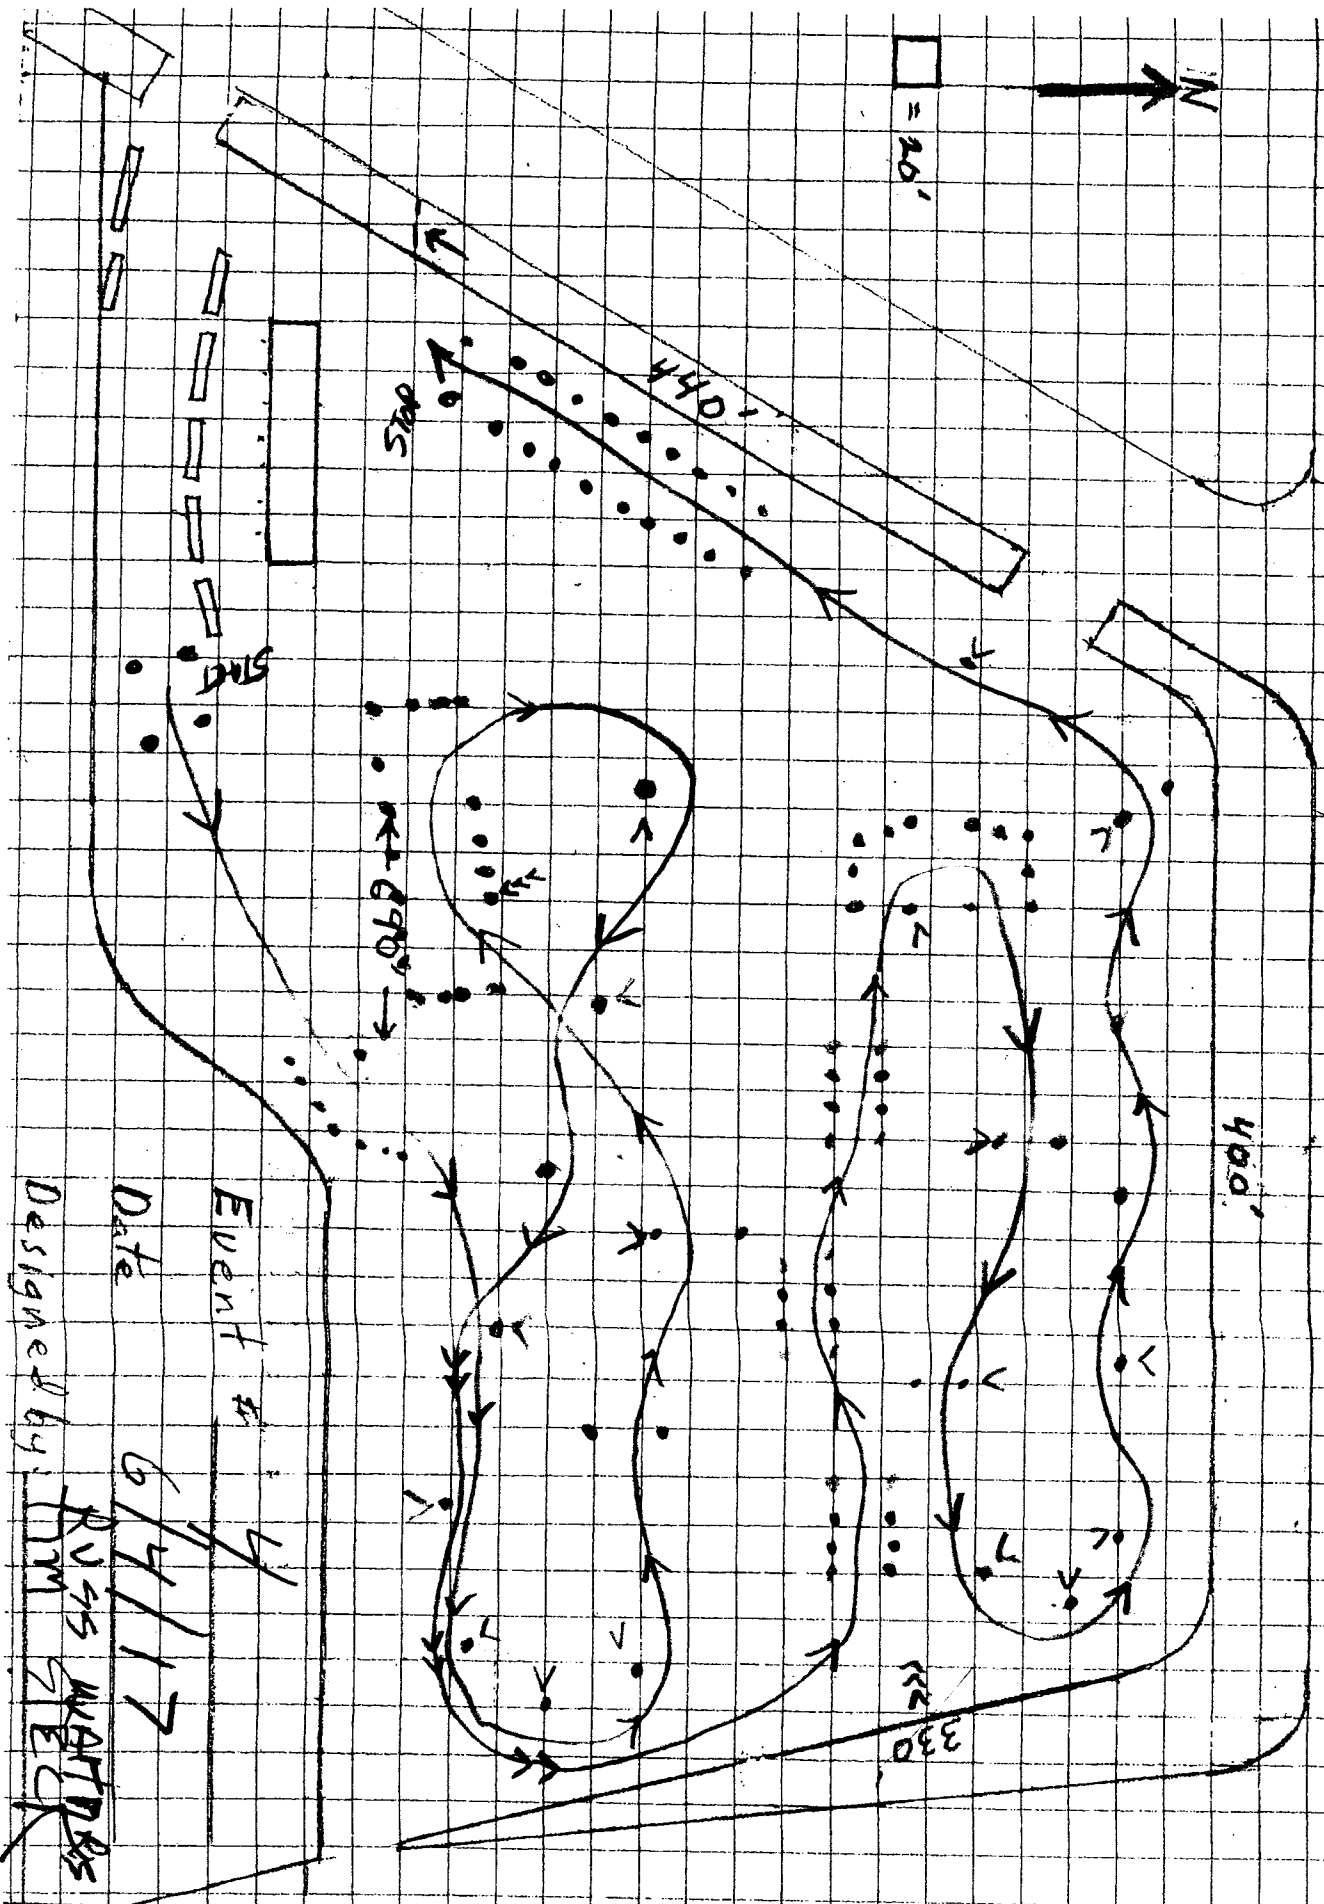

Douglas County Fairgrounds - Roseburg, OR

I-5 Exit 123

North Parking Lot

Event # 4

Date 6/4/17

Designed by RUS WATERS  
TMM SEC