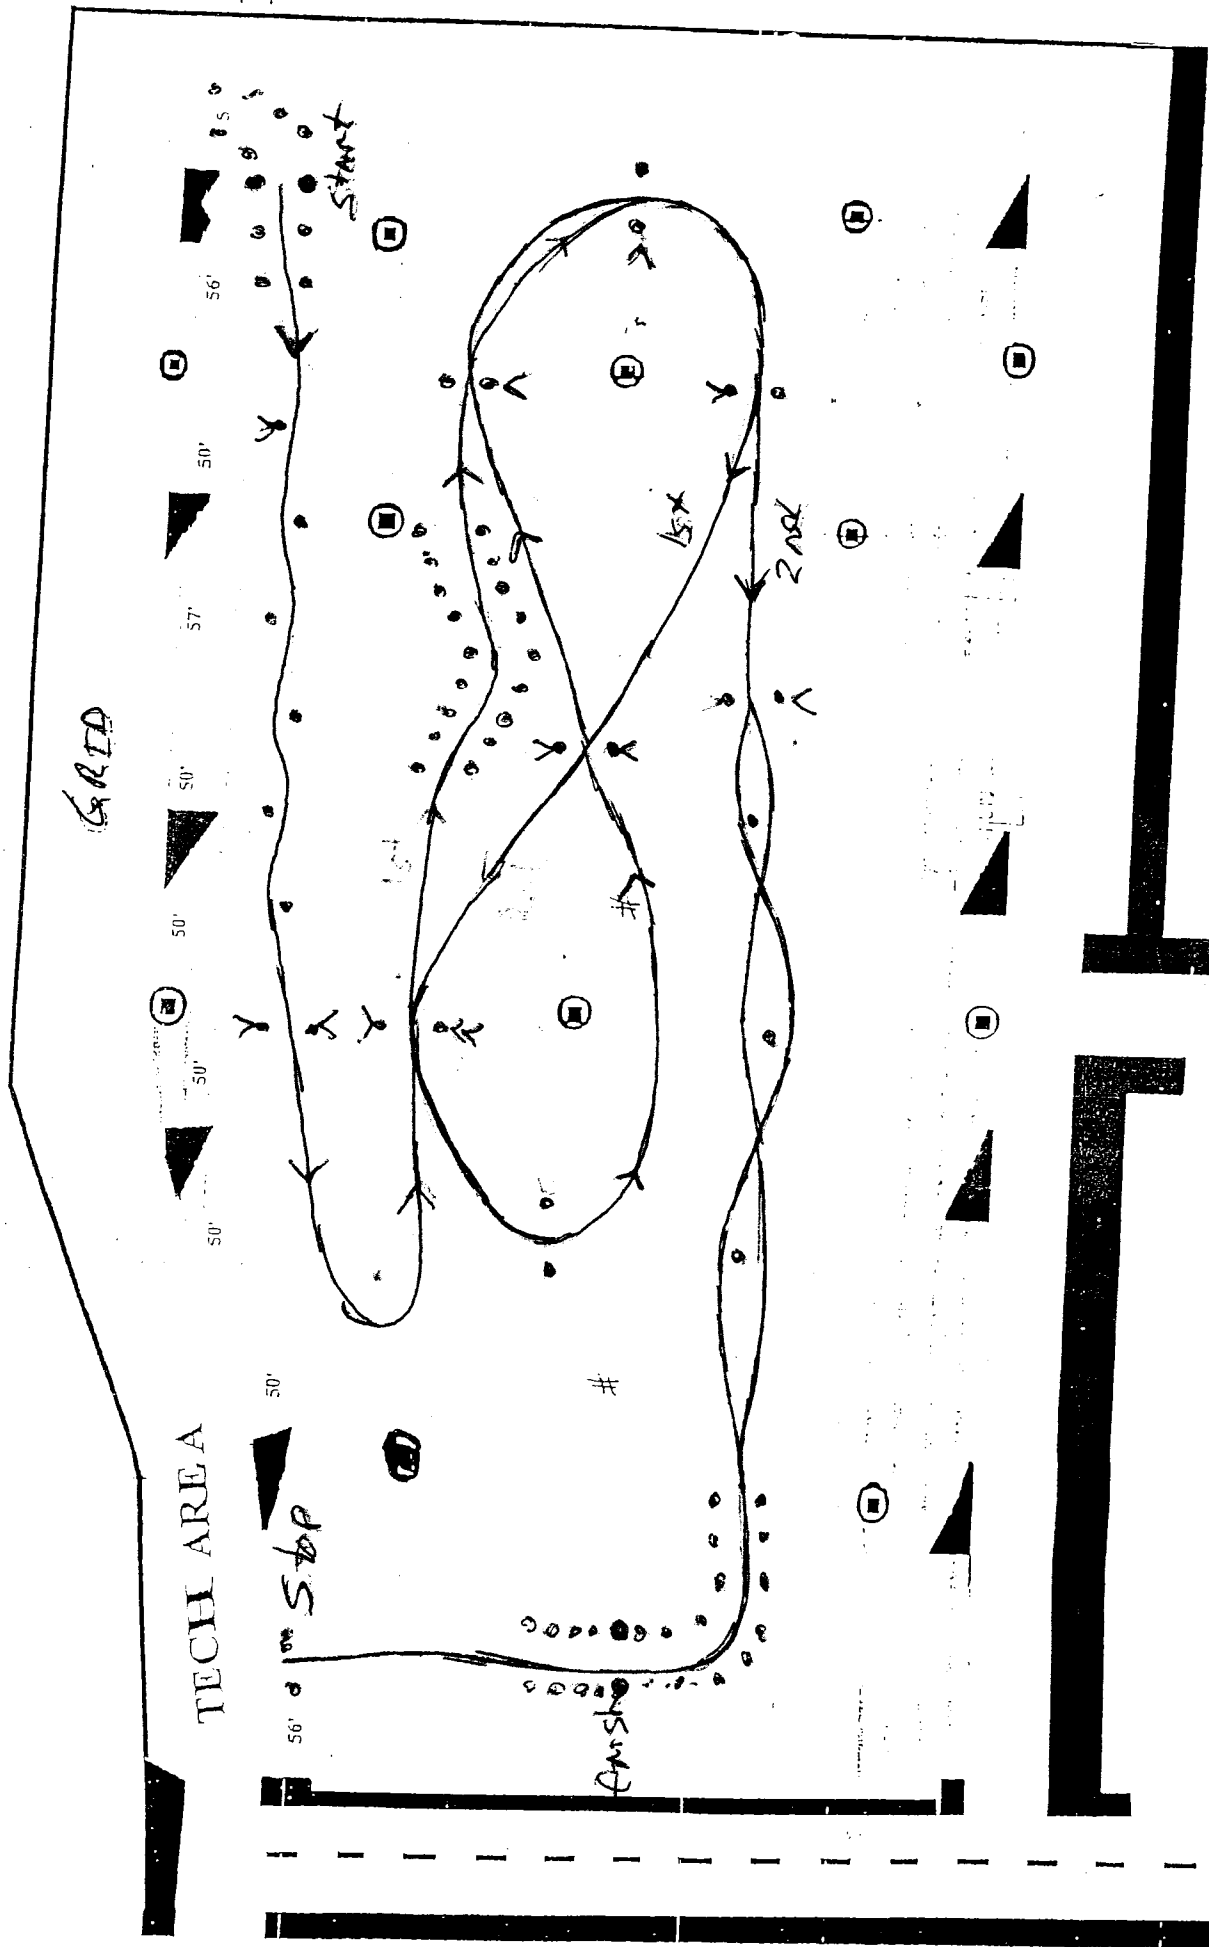

IDENT: # 7

DATE: 9-23-17

RIVER ↑

DESIGNED BY: Keith O'Shea & Hope Mueller