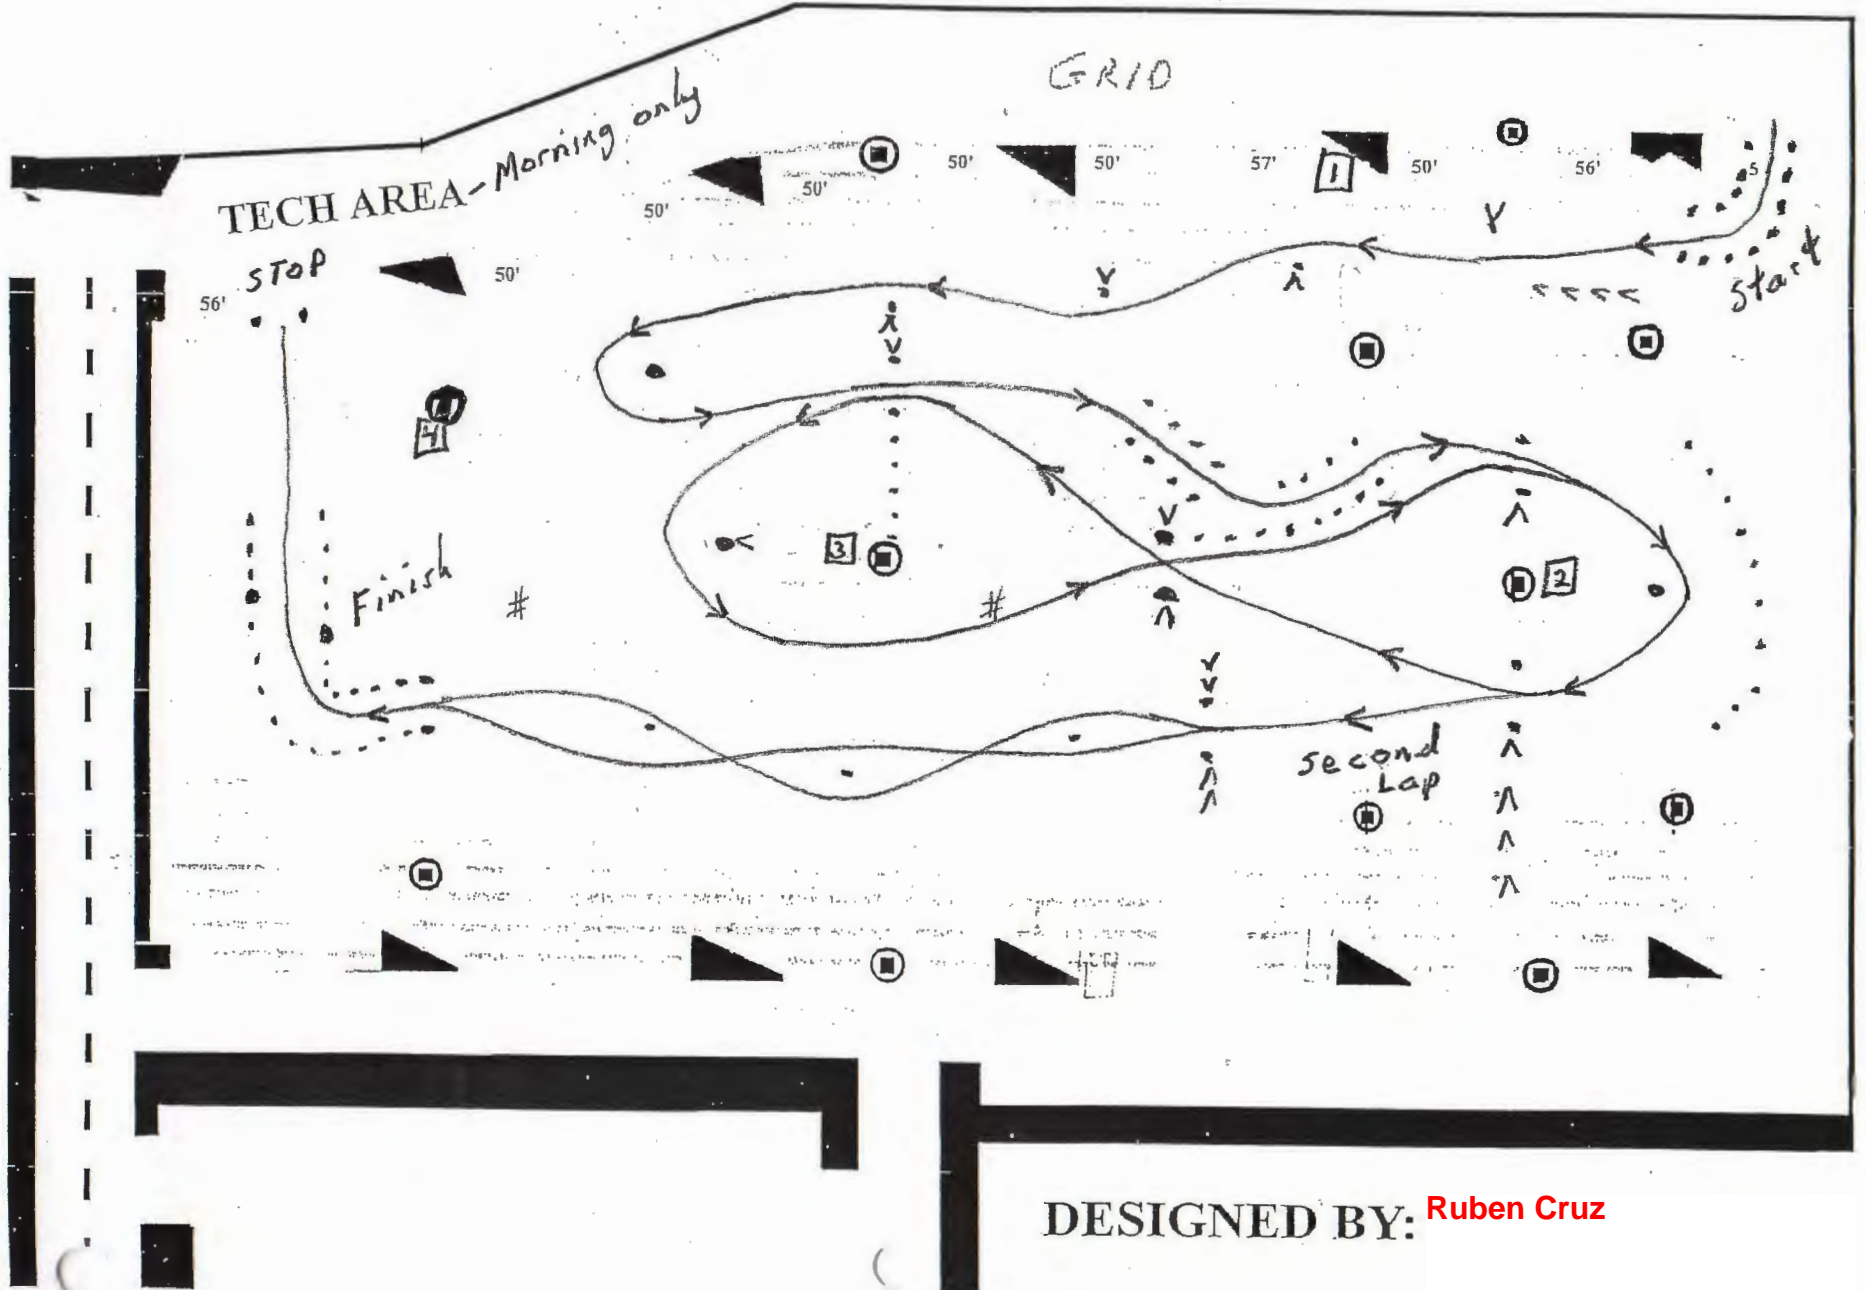

EVENT: 2015 IceBreaker  
DATE: March 1, 2015

↑ RIVER ↑

DESIGNED BY: Ruben Cruz